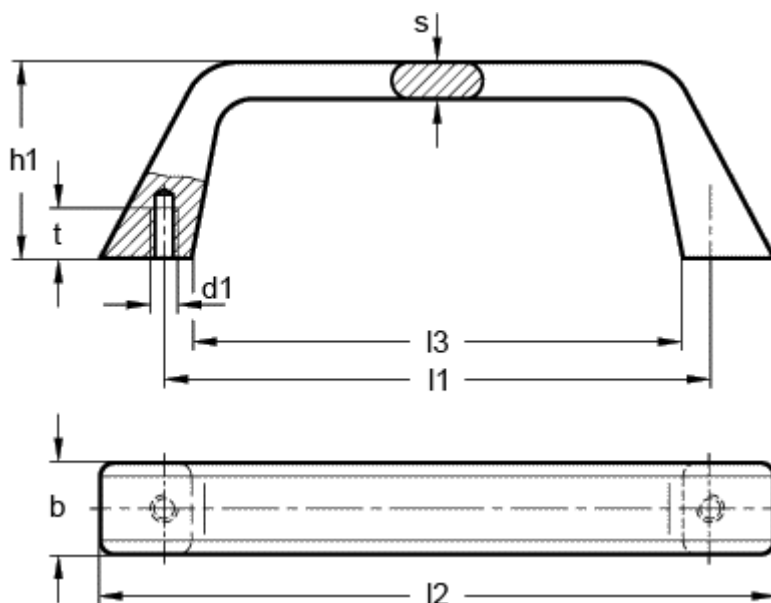

Article number: 20049053

Description: E+G Cabinet U-handle GN 728.5-120-A

Measures

$b = 22.5$

$d1 = M6$

$h1 = 43$

$l1 = 120$

$l2 = 147$

$l3 = 108$

$s = 8$

$t \text{ min} = 10$